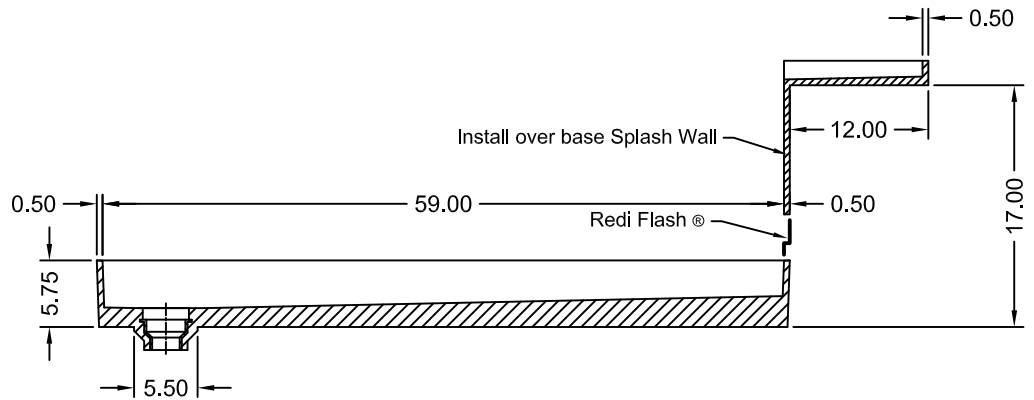

# TILE REDI® BASE'N BENCH® SHOWER KIT

REDI TRENCH®  
WITH REDI BENCH®

MODEL  
RT4260L-BN-RB42-KIT

(Not to scale)

SECTION A-A