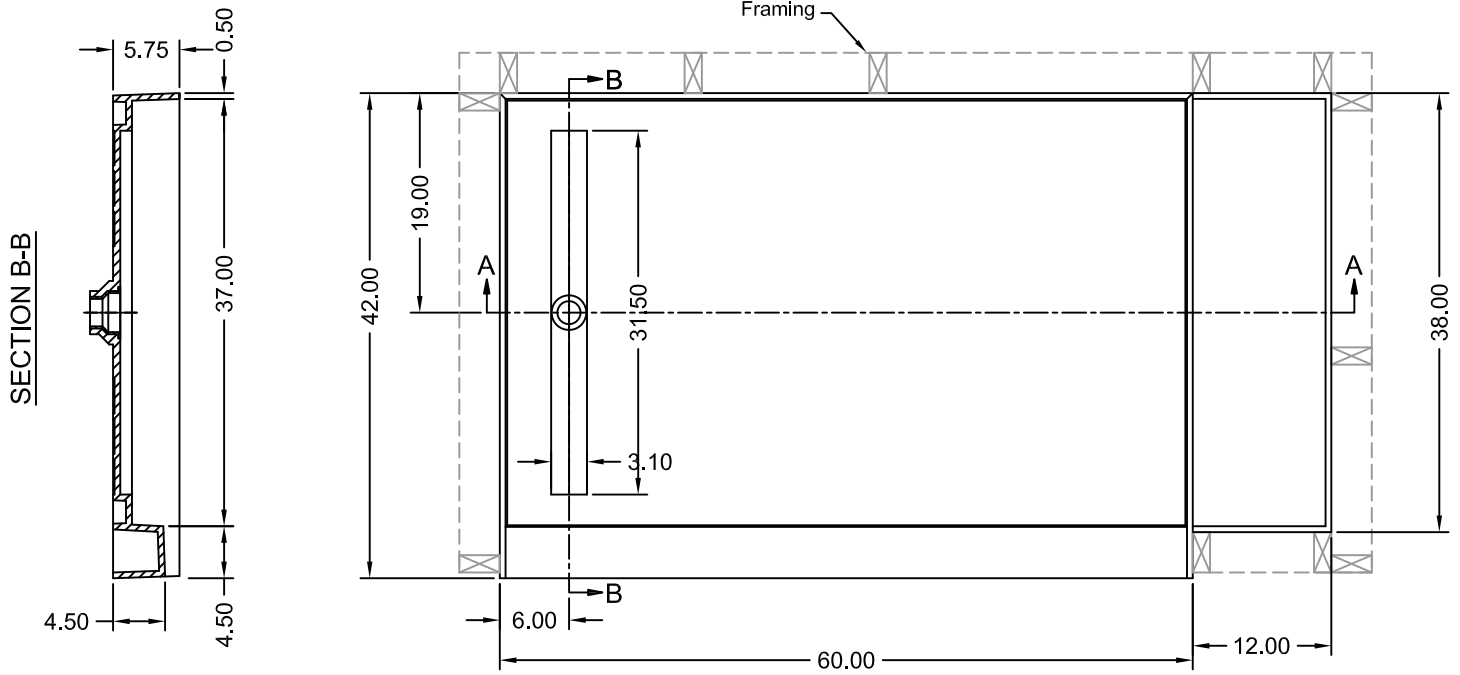

# TILE REDI® BASE'N BENCH® SHOWER KIT

REDI TRENCH®  
WITH REDI BENCH®

MODEL  
RT4260L-BN-RB42-KIT

(Not to scale)

SECTION A-A